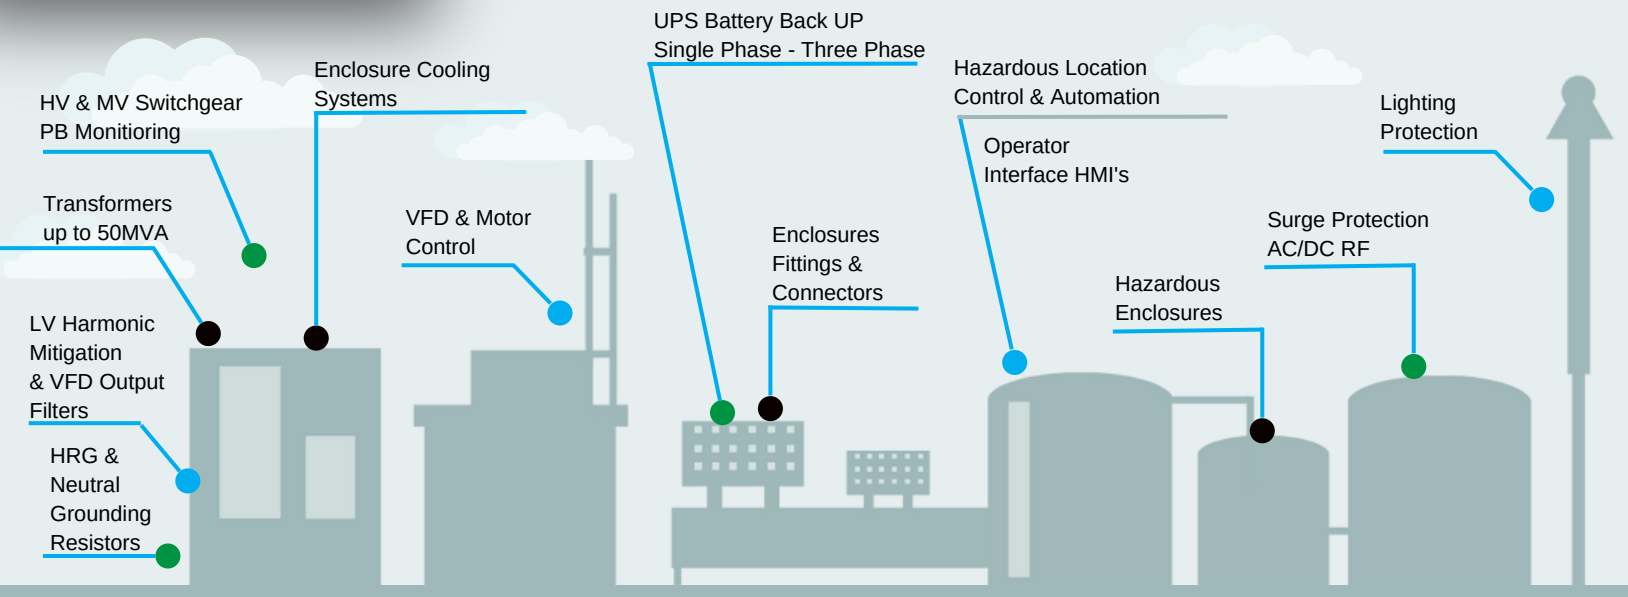

## MIDSTREAM POWER CONTROL & MONITORING

## DOWNSTREAM ELECTRICAL SCADA ACCESSORIES & POWER QUALITY

- Control & Automation
- Power Quality
- Construction - Enclosures, cable trays, Fittings & Connectors
- Industry Specific Controls
- Cable Management, Ultra Flex Cable
- HAZ LOC Lighting

## WELL SITE CONTROL & MONITORING