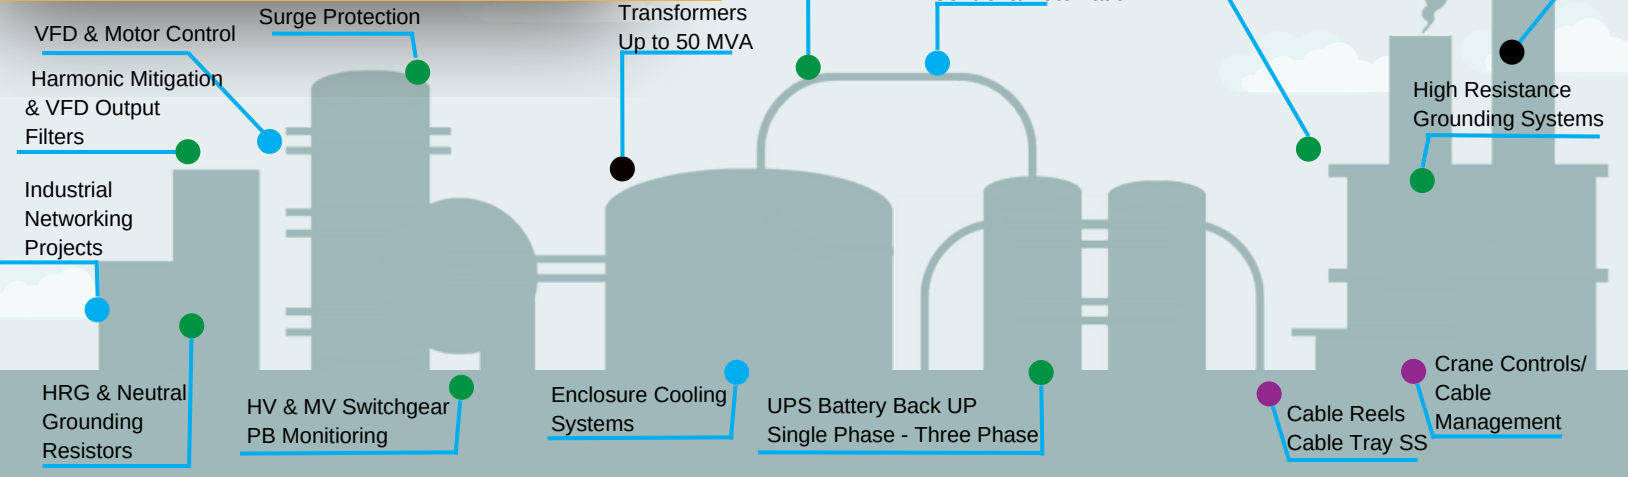

## MIDSTREAM POWER CONTROL & MONITORING

## DOWNSTREAM ELECTRICAL SCADA ACCESSORIES & POWER QUALITY

- Control & Automation
- Power Quality
- Construction - Enclosures, cable trays, Fittings & Connectors
- Industry Specific Controls
- Cable Management, Ultra Flex Cable
- HAZ LOC Lighting

## WELL SITE CONTROL & MONITORING