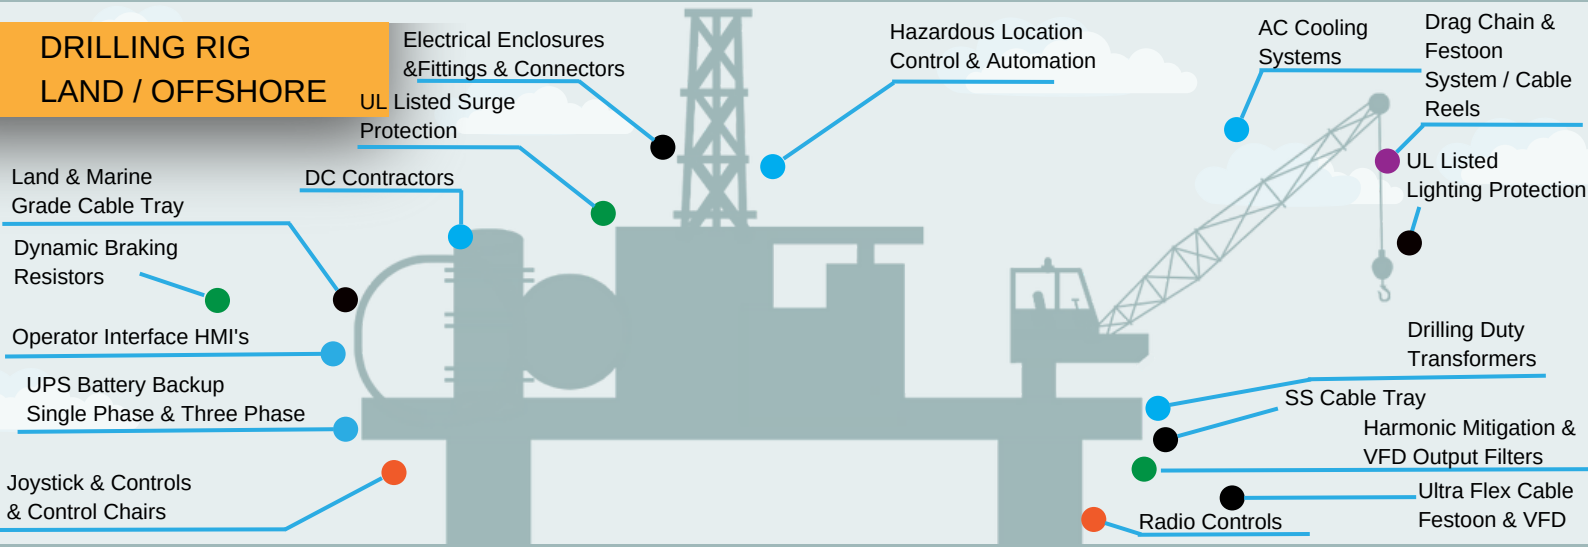

DRILLING RIG LAND / OFFSHORE

- Control & Automation
- Power Quality
- Construction - Enclosures, cable trays, Fittings & Connectors
- Industry Specific Controls
- Cable Management, Ultra Flex Cable
- HAZ LOC Lighting

☒ AttaBox A POWER QUALITY SOLUTIONS COMPANY	☒ BARTEC	☒ CHALFANT	☒ CITEL
☒ EQ technology	☒ FAT-N MTL Powering Business Worldwide	☒ E-T-A ENGINEERING TECHNOLOGY	☒ finder
☒ GRACE TECHNOLOGIES	☒ AMW HAMMOND MANUFACTURING	☒ Jefferson Electric	☒ LS ELECTRIC
☒ Marmon Industrial Energy & Infrastructure	☒ MELTRIC CORPORATION	☒ POWEROHM RESISTORS, INC.	☒ TGI
	☒ Thermal Edge Inc. TEMPERATURE CONTROL SOLUTIONS FOR ELECTRICAL ENCLOSURES	☒ Vantran TRANSFORMERS