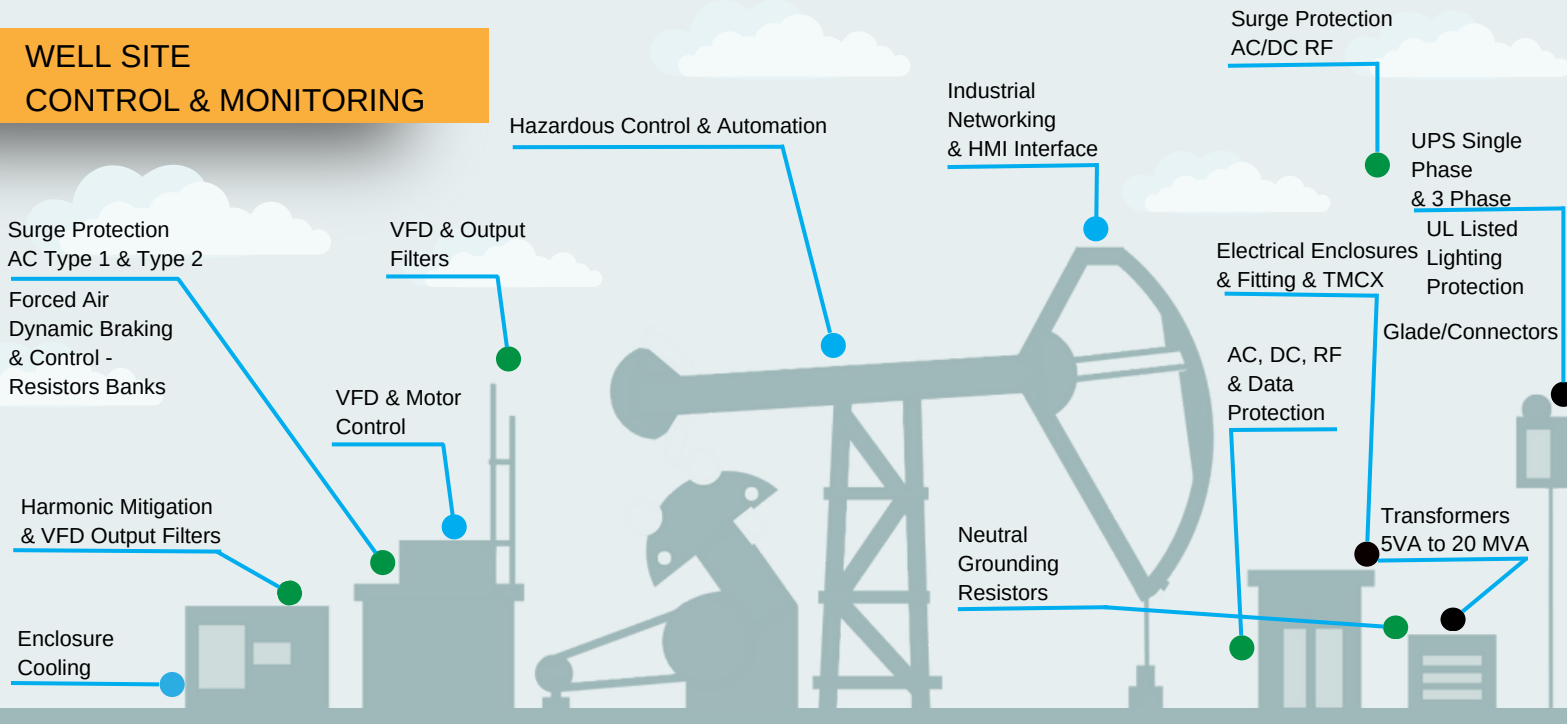

## DOWNSTREAM ELECTRICAL SCADA ACCESSORIES & POWER QUALITY

- Control & Automation
- Power Quality
- Construction - Enclosures, cable trays, Fittings & Connectors
- Industry Specific Controls
- Cable Management, Ultra Flex Cable
- HAZ LOC Lighting

## WELL SITE CONTROL & MONITORING